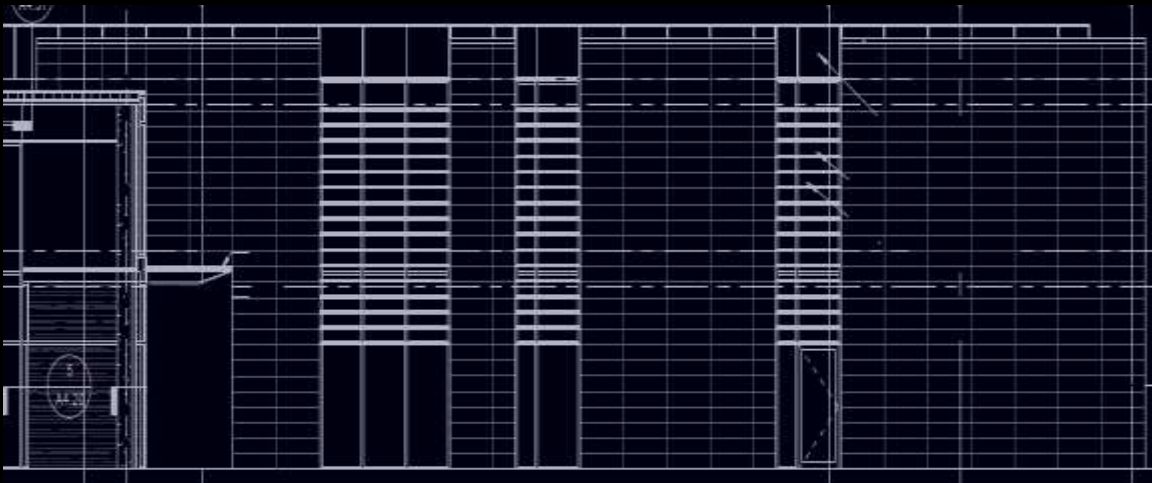

Outdoor Space