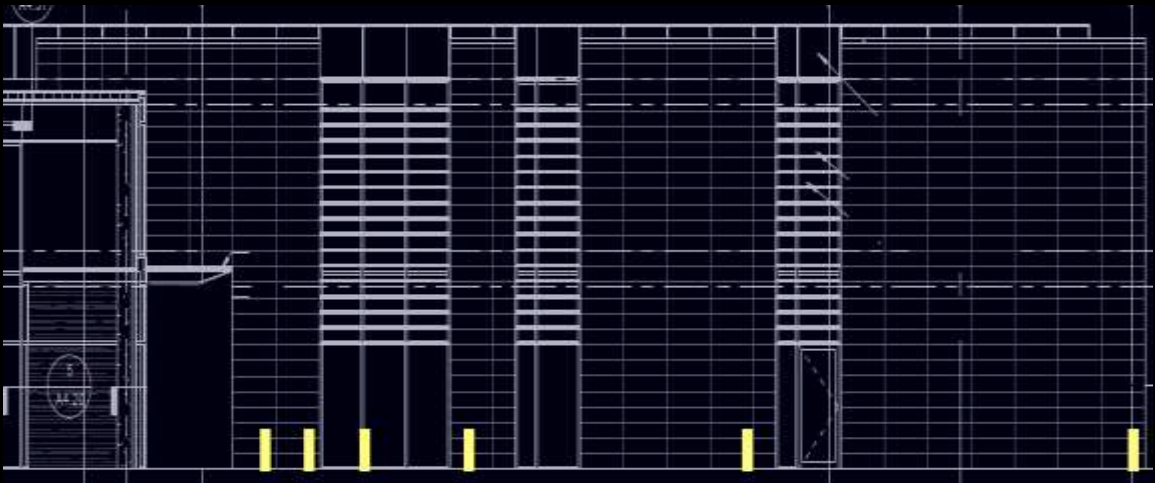

Outdoor Space