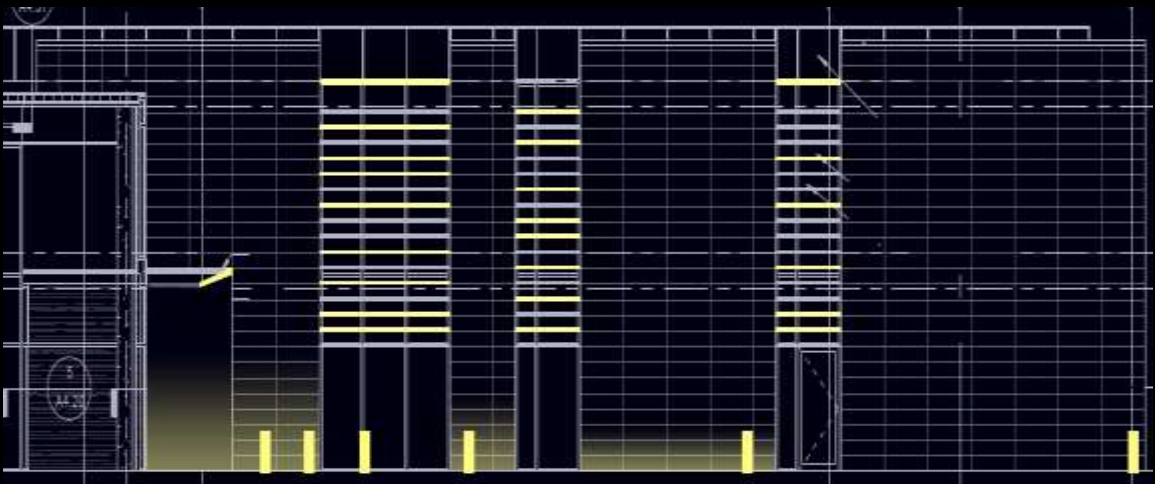

Outdoor Space