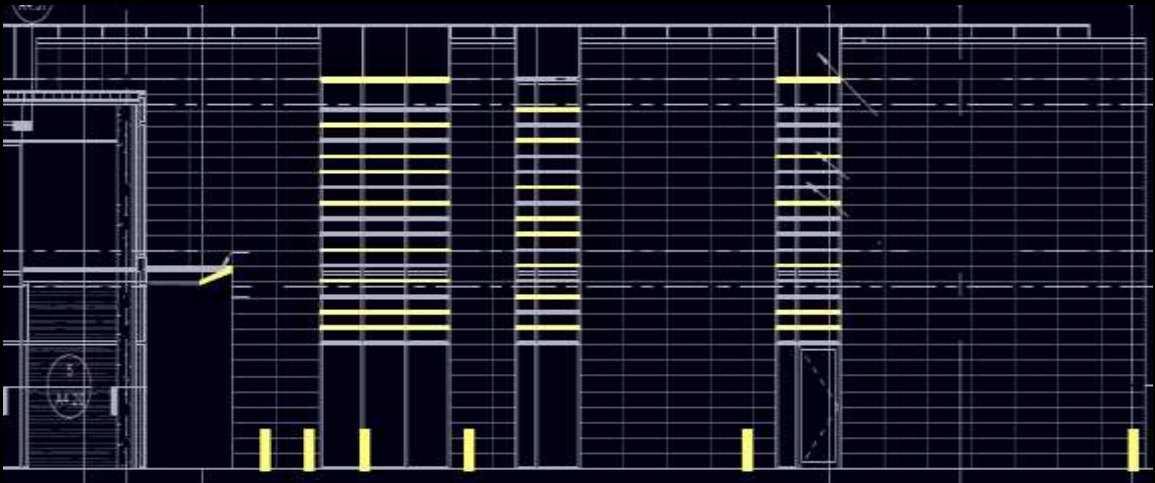

Outdoor Space