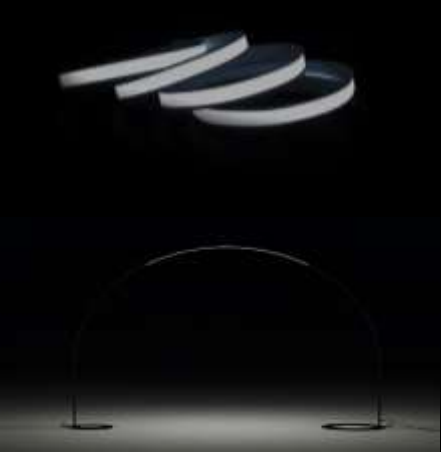

Outdoor Space