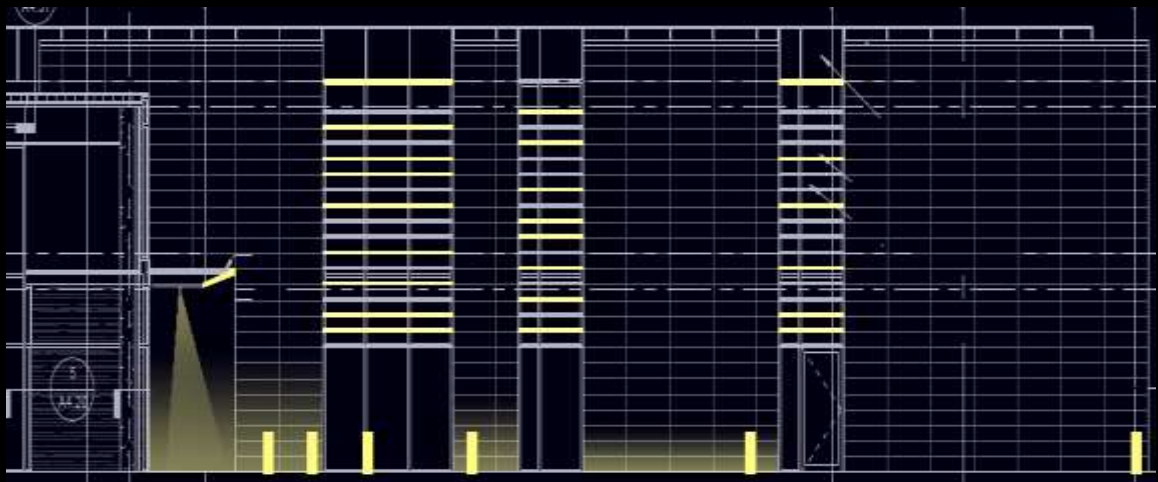

Outdoor Space