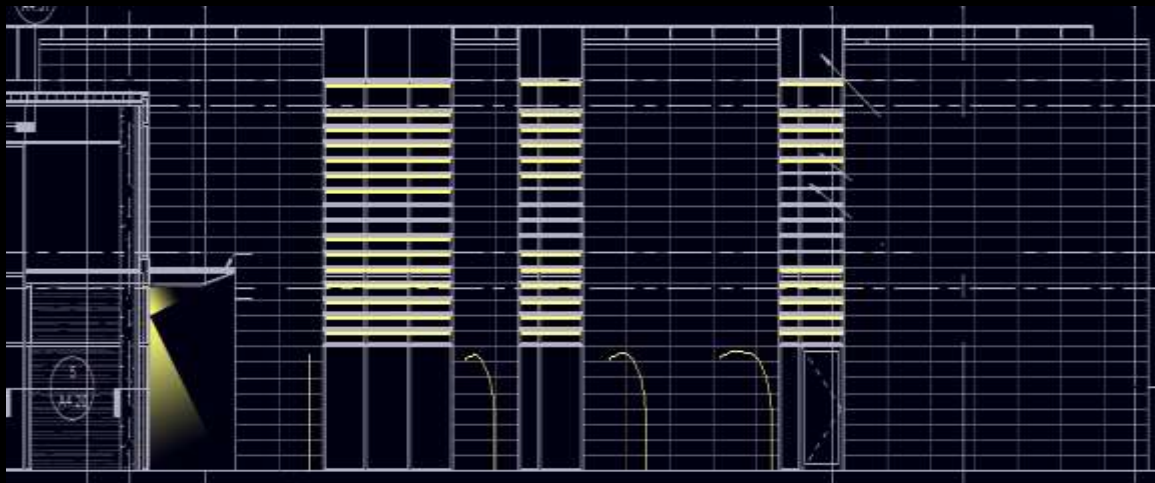

Outdoor Space