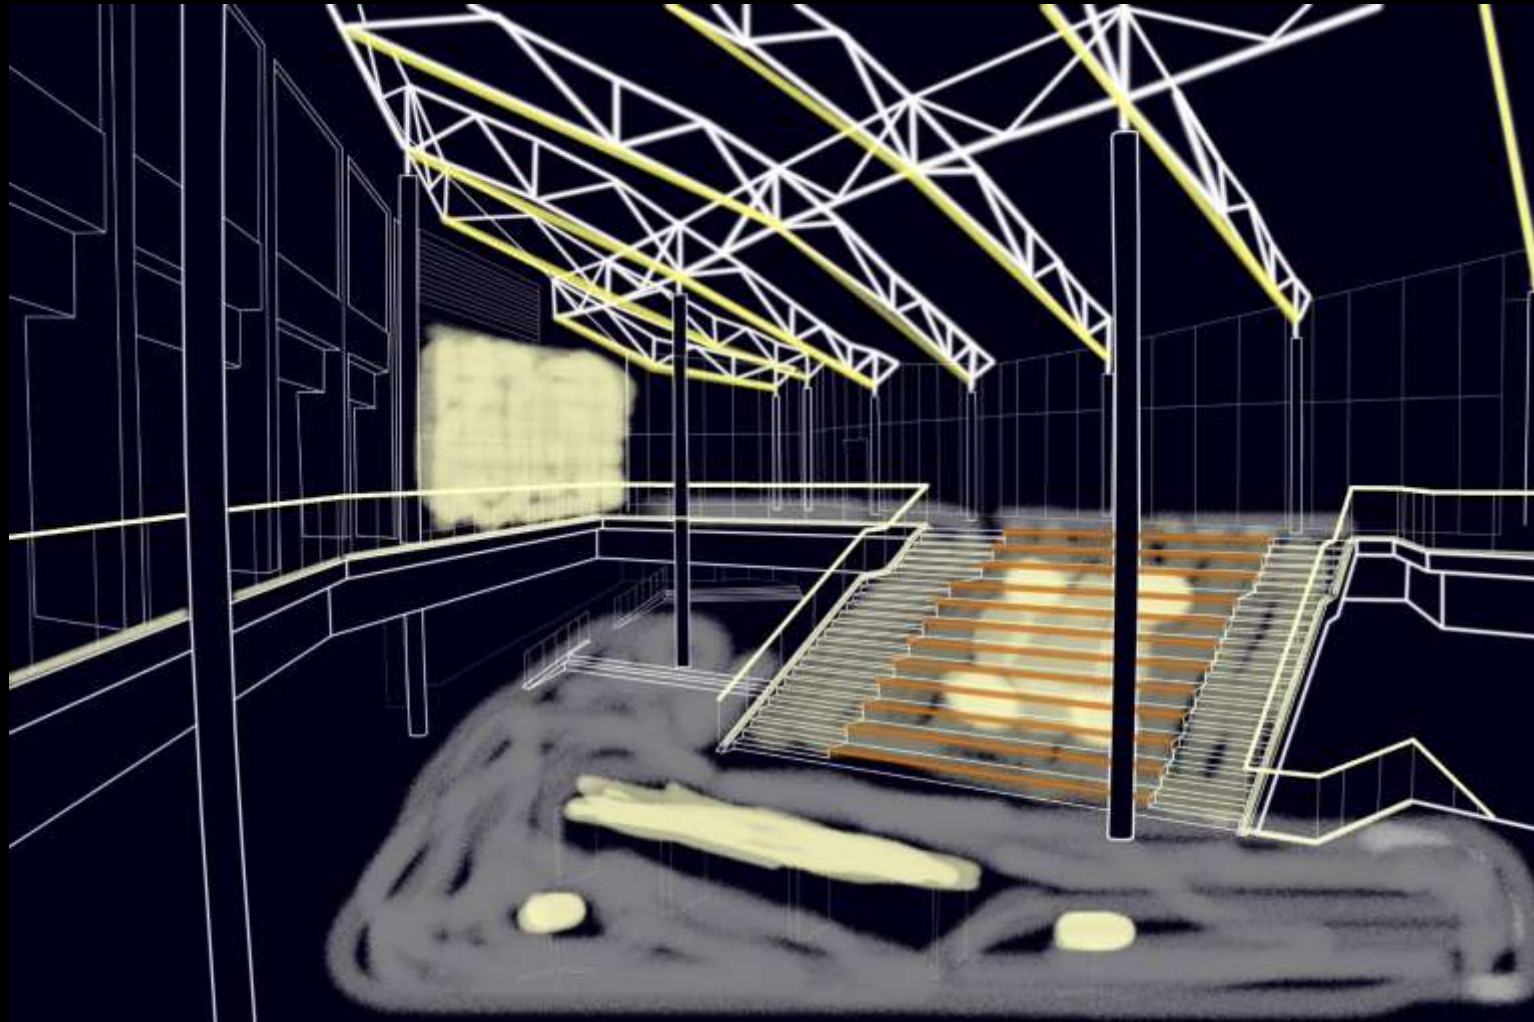

Way-finding

Promote gathering

Spacious impression

Quantitative Criteria

Floor: 500 lux

Avg/Min: 3:1

Atrium

Atrium