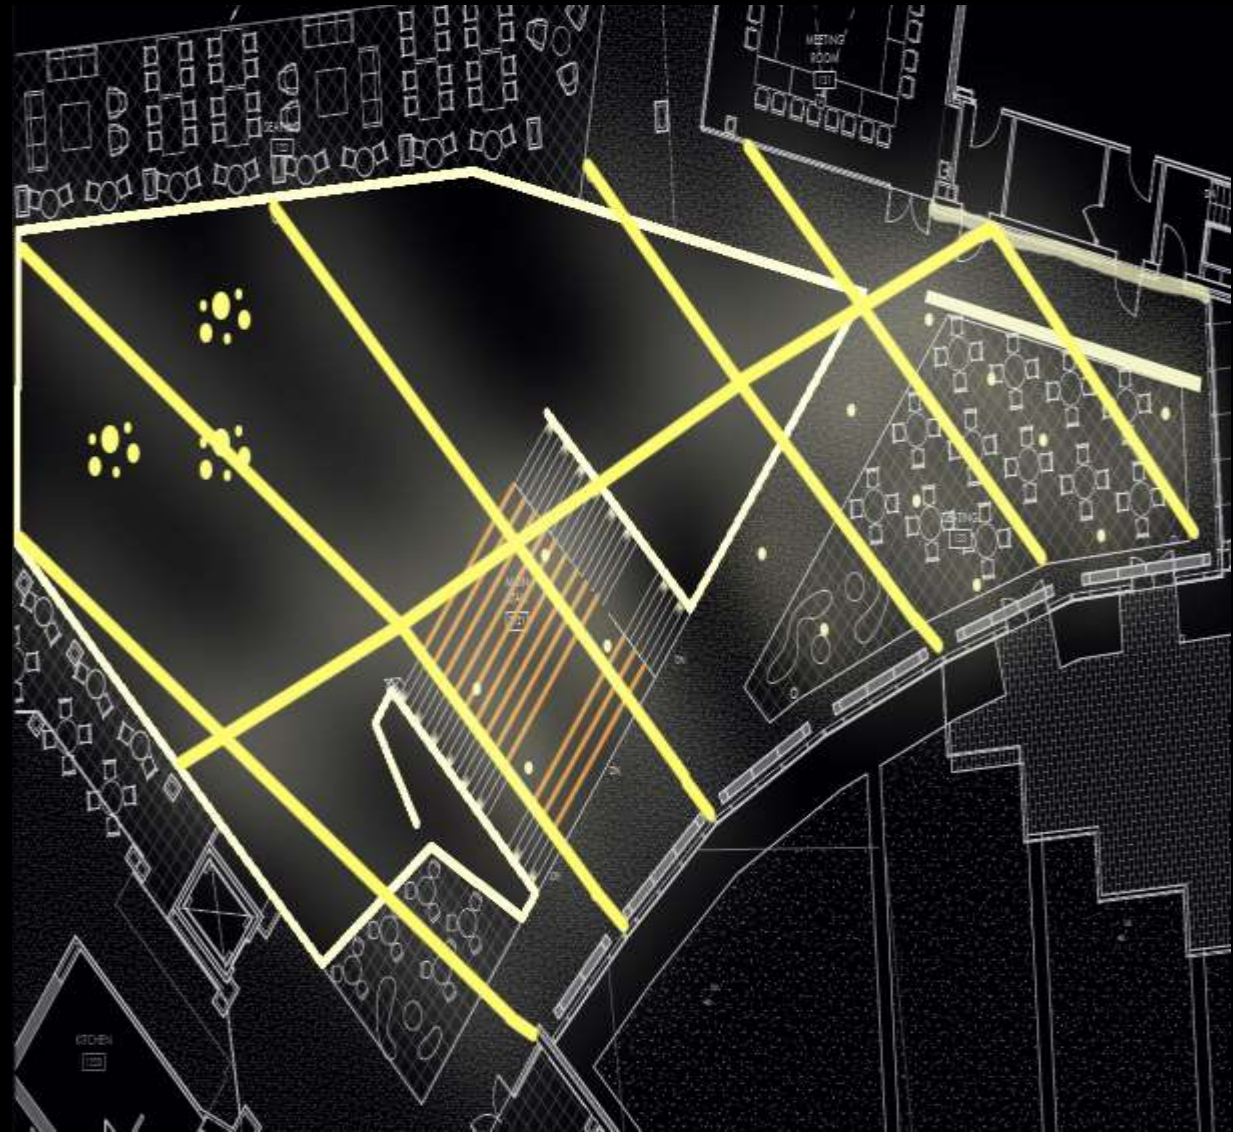

Atrium

Atrium

Atrium

Atrium

Bookstore

Bookstore

Building | Concept | Outdoors | Atrium | **Bookstore** | Theater | Conclusion

Bookstore

Design Criteria

Pathway of Light

Visual Hierarchy

Public Impression

Quantitative Criteria

Floor: 500 lux

Vert: 100 lux

Avg/Min: 3:1