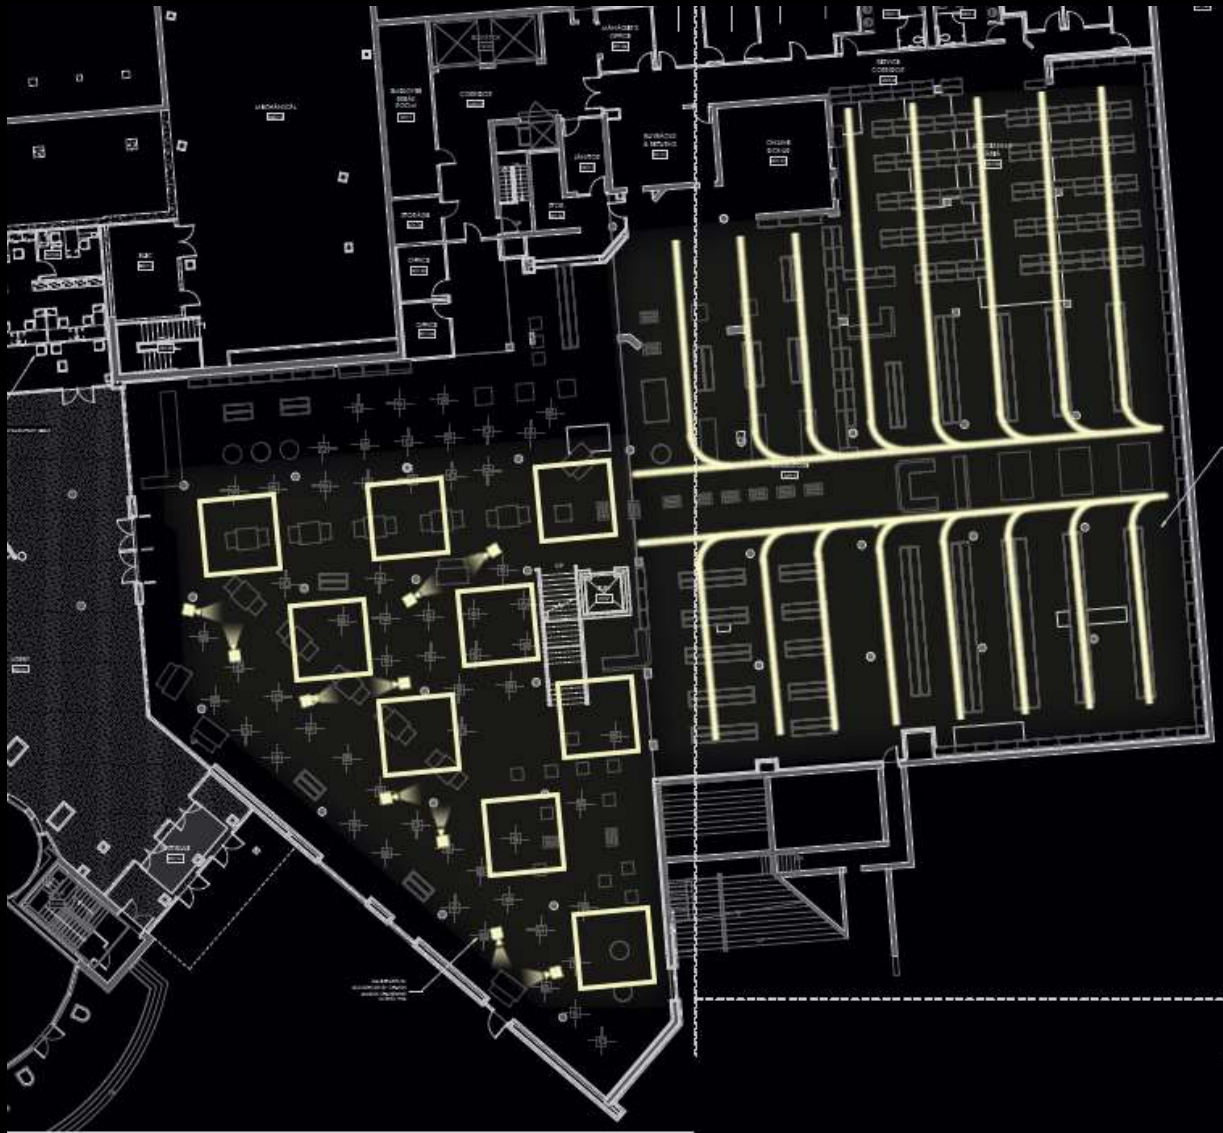

Design Criteria

Pathway of Light

Visual Hierarchy

Public Impression

Quantitative Criteria

Floor: 500 lux

Vert: 100 lux

Avg/Min: 3:1

Bookstore

Bookstore

Bookstore

Bookstore

Theater

Building | Concept | Outdoors | Atrium | Bookstore | Theater | Conclusion

Theater

Building | Concept | Outdoors | Atrium | Bookstore | Theater | Conclusion