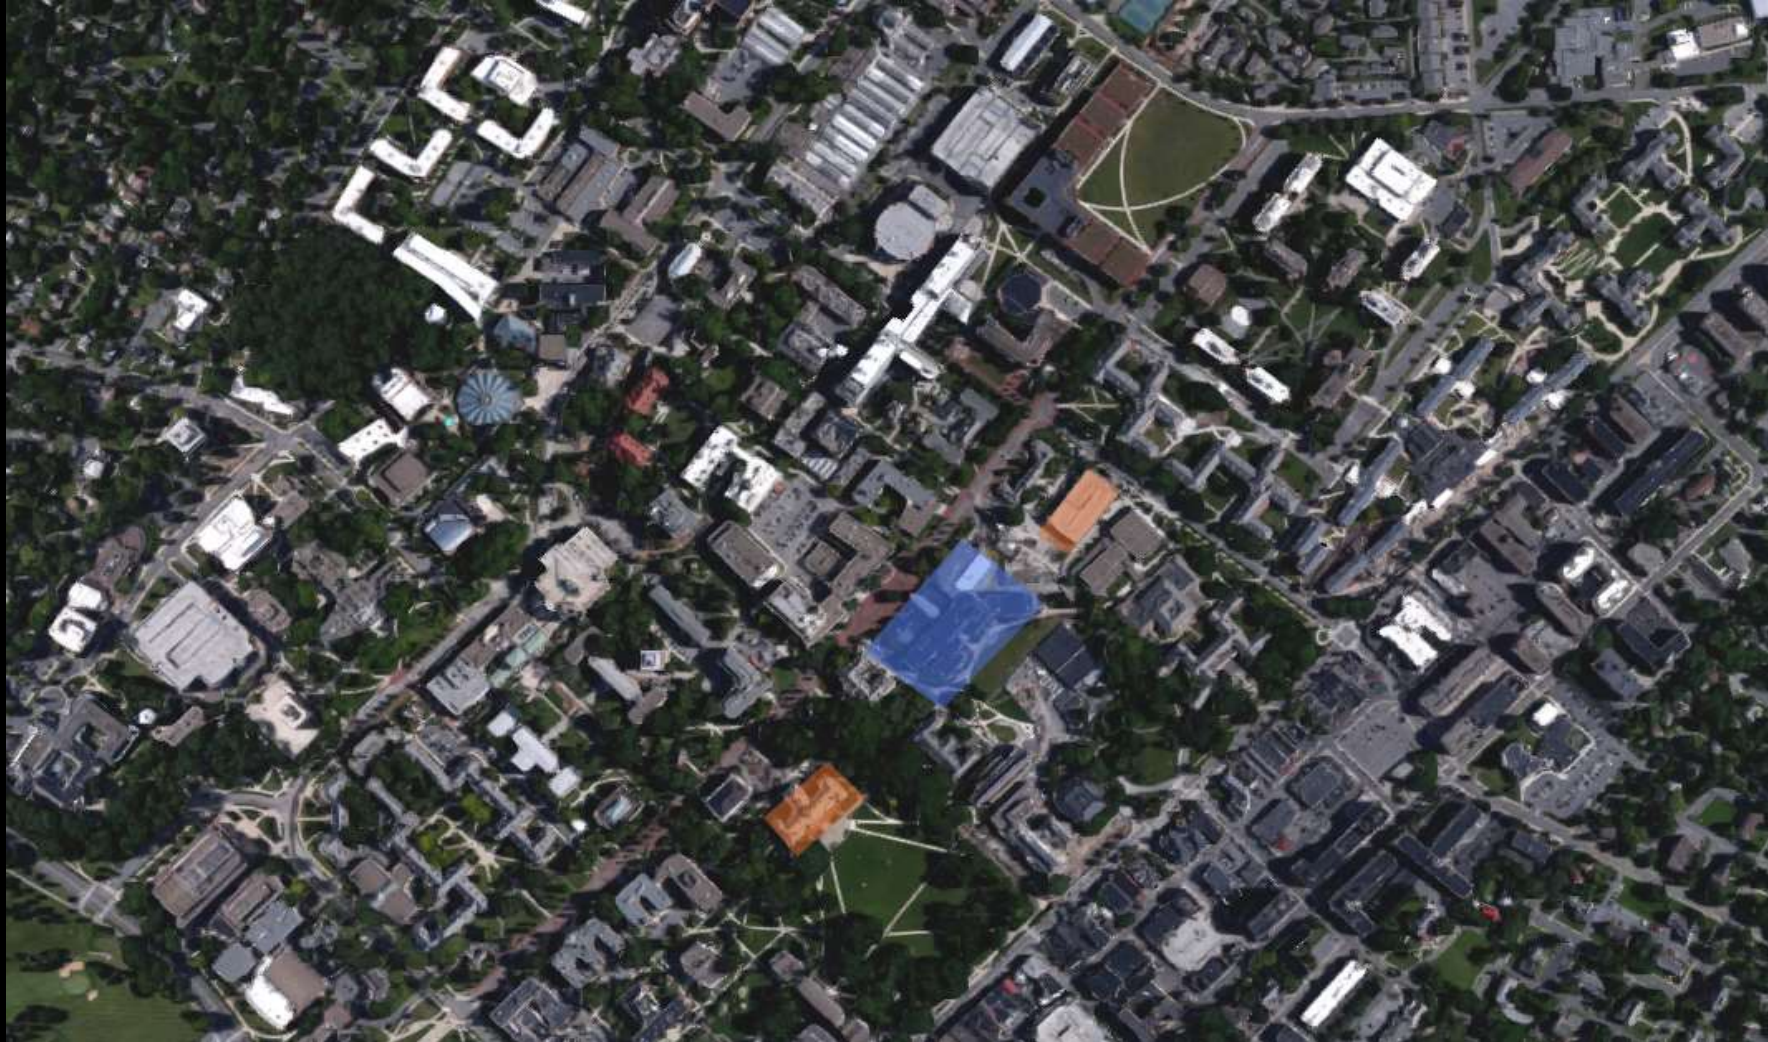

Overview

Building | Concept | Outdoors | Atrium | Bookstore | Theater | Conclusion