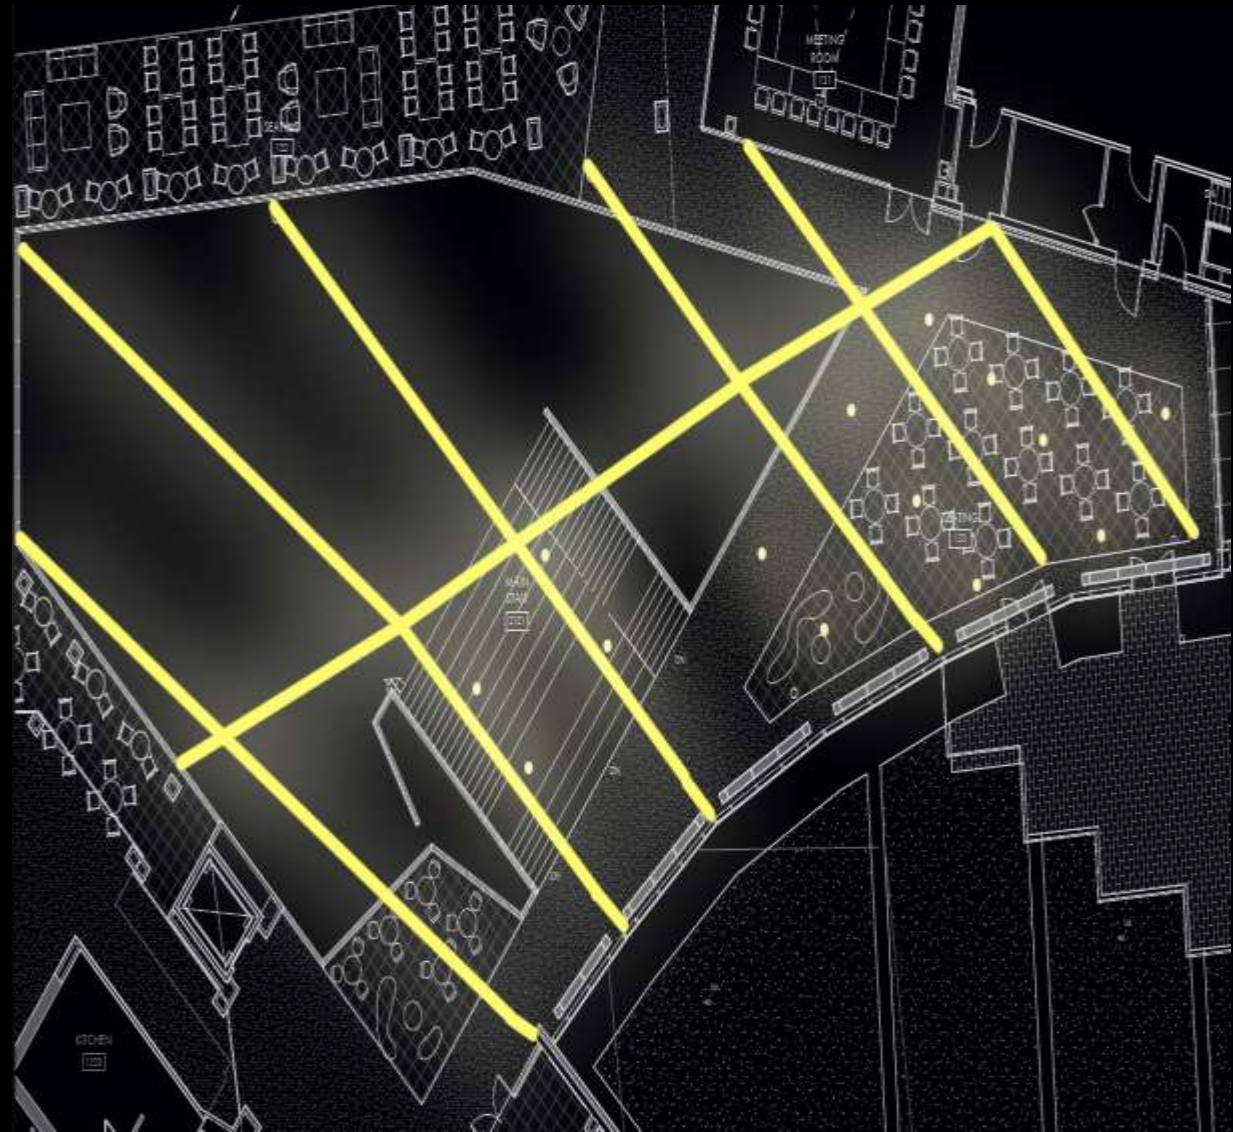

Way-finding

Promote gathering

Spacious impression

Quantitative Criteria

Floor: 500 lux

Avg/Min: 3:1

Atrium

Atrium